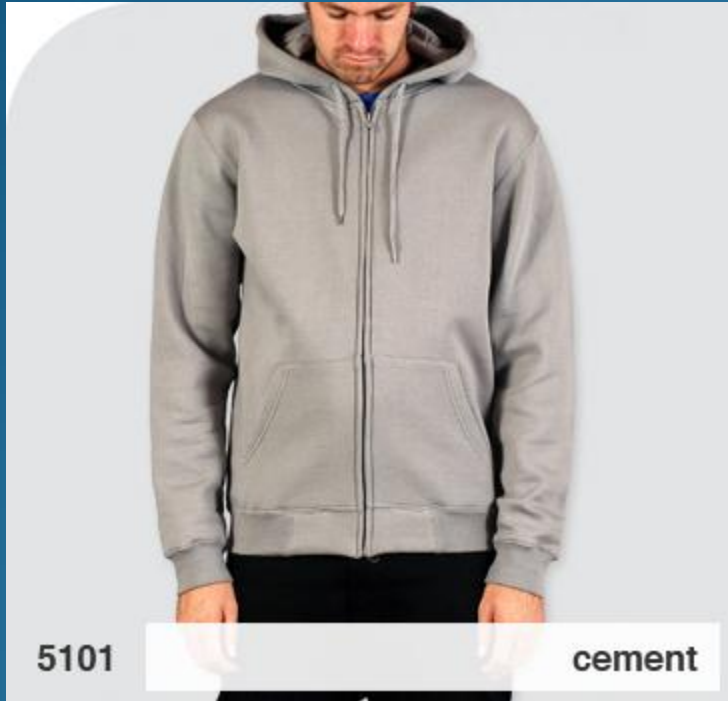

OBU apparel size charts & returns policy

MEASUREMENTS	S	M	L	XL	2XL
Body Width (cm)	53.5	56	58.5	61	63.5
Body Length (cm)	72	74	76	78	80

MEASUREMENTS	XS	S	M	L	XL
Body Width (cm)	44.3	45.5	48	50.5	53
Body Length (cm)	64	66	67	69	70