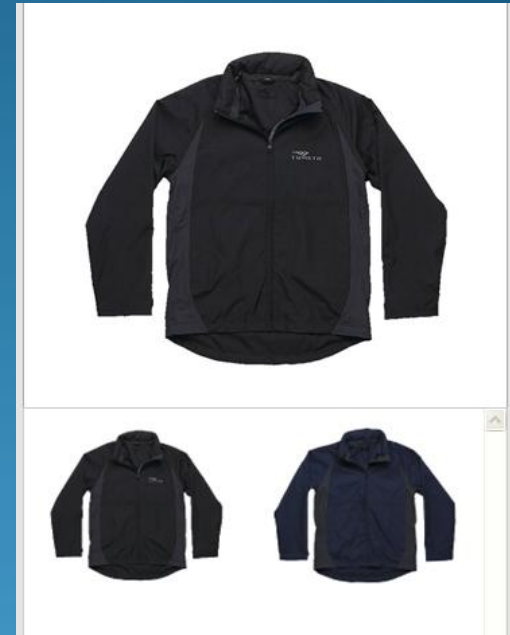

SIZE - HALF CHEST (CM) - Unisex

XS52
S54.5
M62
L64.5
XL67
2XL69.5
XL72
5XL77